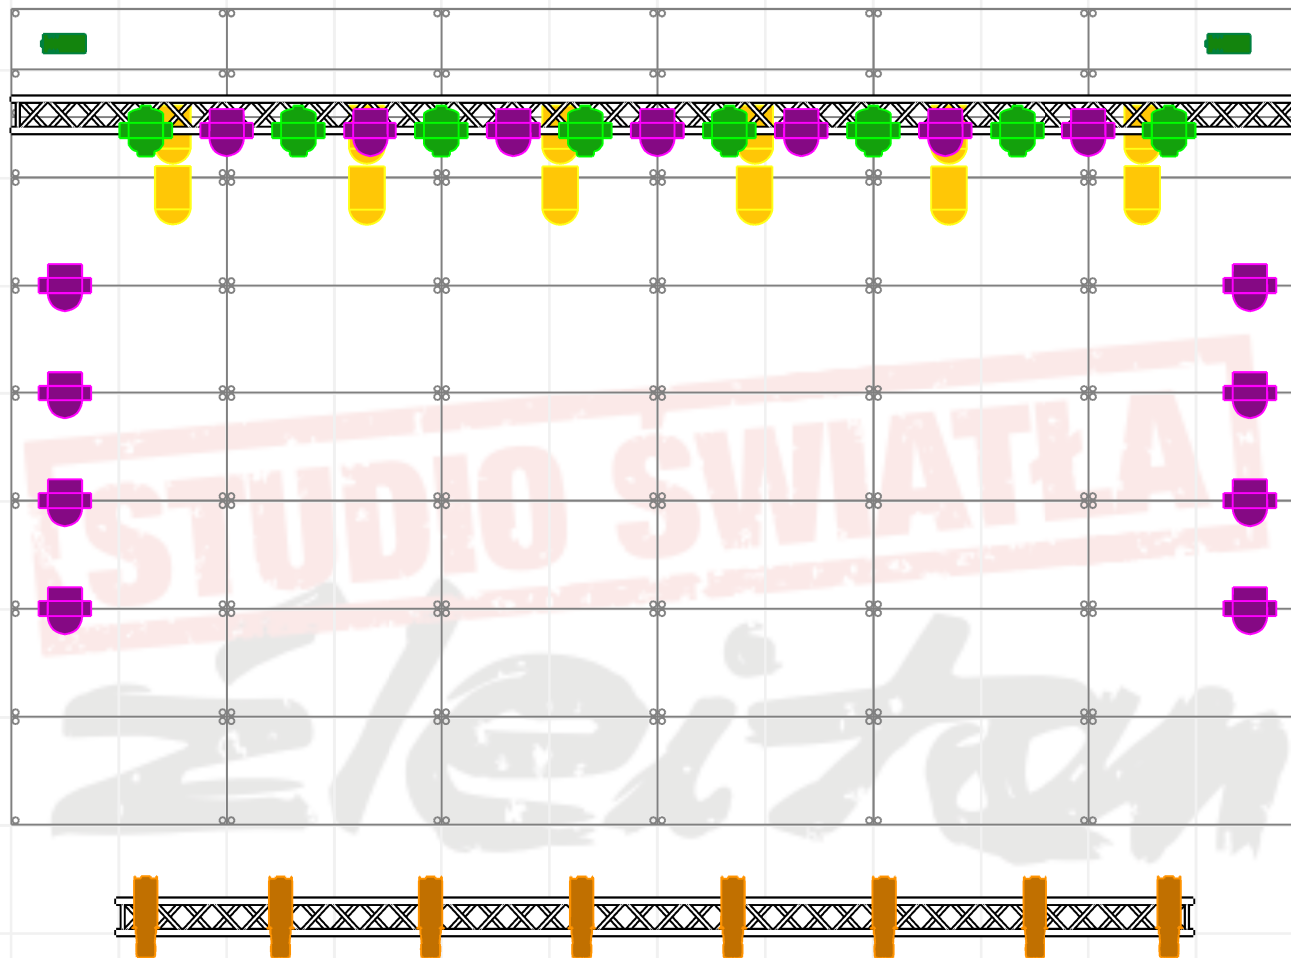

File name
Zaucha 2021.c2p

Document name
TOP VIEW

Symbol key

-  Robin 800 LEDWash (15)
-  Scena 650/1000 PC (12)
-  MAC Quantum Profile (8)
-  Source 4WRD Zoom 15°-30° (8)
-  ATMe (2)

Project Kuba Badach Tribute to Andrzej Zaucha. Obecny.	
Project location	Project date 19.01.2022
Client Kuba Badach/Arek Kos	
Drawing author uncle gwid	Drawing version 2