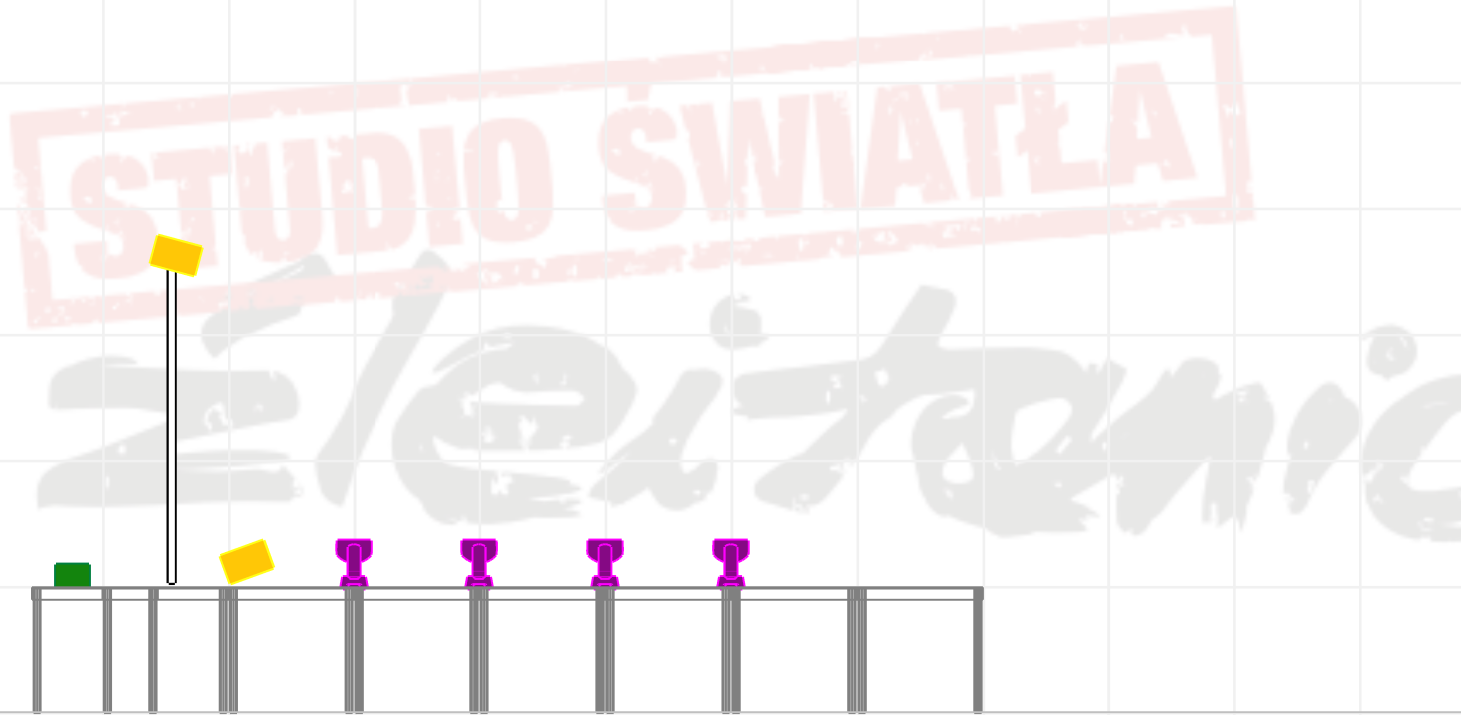

Symbol key

- Robin 800 LEDWash (15)
- Scena 650/1000 PC (12)
- MAC Quantum Profile (8)
- Source 4WRD Zoom 15°-30° (8)
- ATMe (2)

Project
Kuba Badach Tribute to Andrzej Zaucha. Obecny.

Project location

Project date
19.01.2022

Client
Kuba Badach/Arek Kos

Drawing author
uncle gwid

Drawing version
2

This drawing and it's inherited concepts are the sole property of Żle i Tanió. Therefore, neither it, nor any portion thereof, may be disclosed or reproduced in any manner without the expresses consent of said owner. Possession of this drawing does not constitute ownership. This illustration represents visual concept only. It does not imply structural suitability or fitness. It's creator takes no responsibility for it's safe execution.

File name
Zaucha 2021.c2p

Document name
TOP VIEW