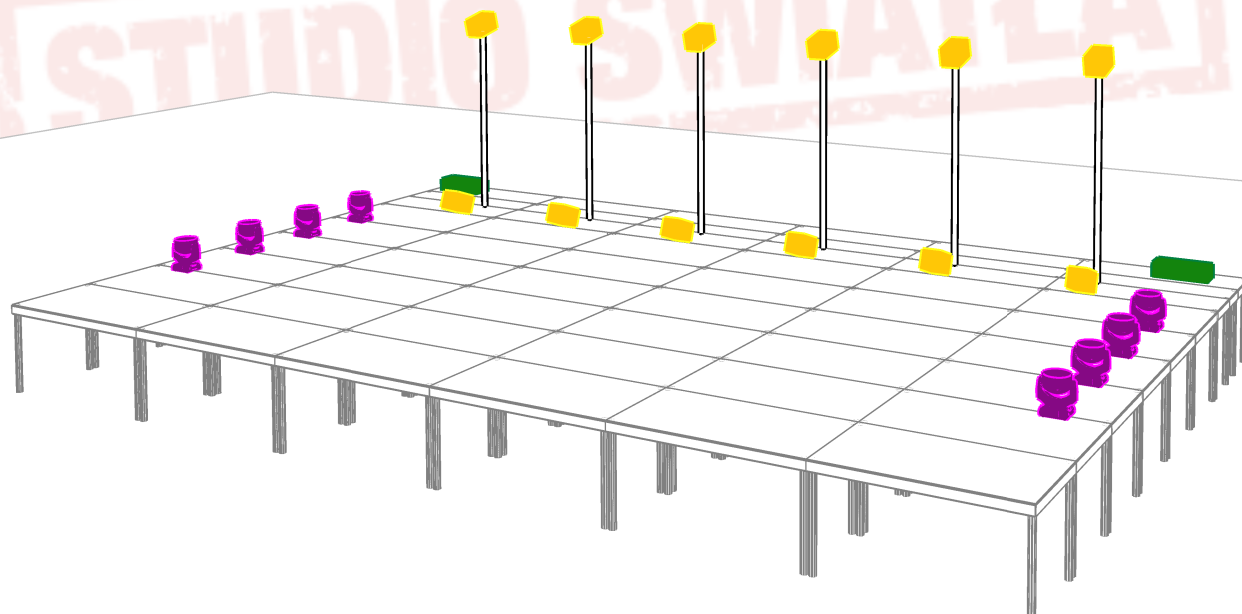

File name
Zaucha 2021.c2p

Document name
TOP VIEW

Symbol key

-  Robin 800 LEDWash (15)
-  Scena 650/1000 PC (12)
-  MAC Quantum Profile (8)
-  Source 4WRD Zoom 15°-30° (8)
-  ATMe (2)

Project
Kuba Badach Tribute to Andrzej Zaucha. Obecny.