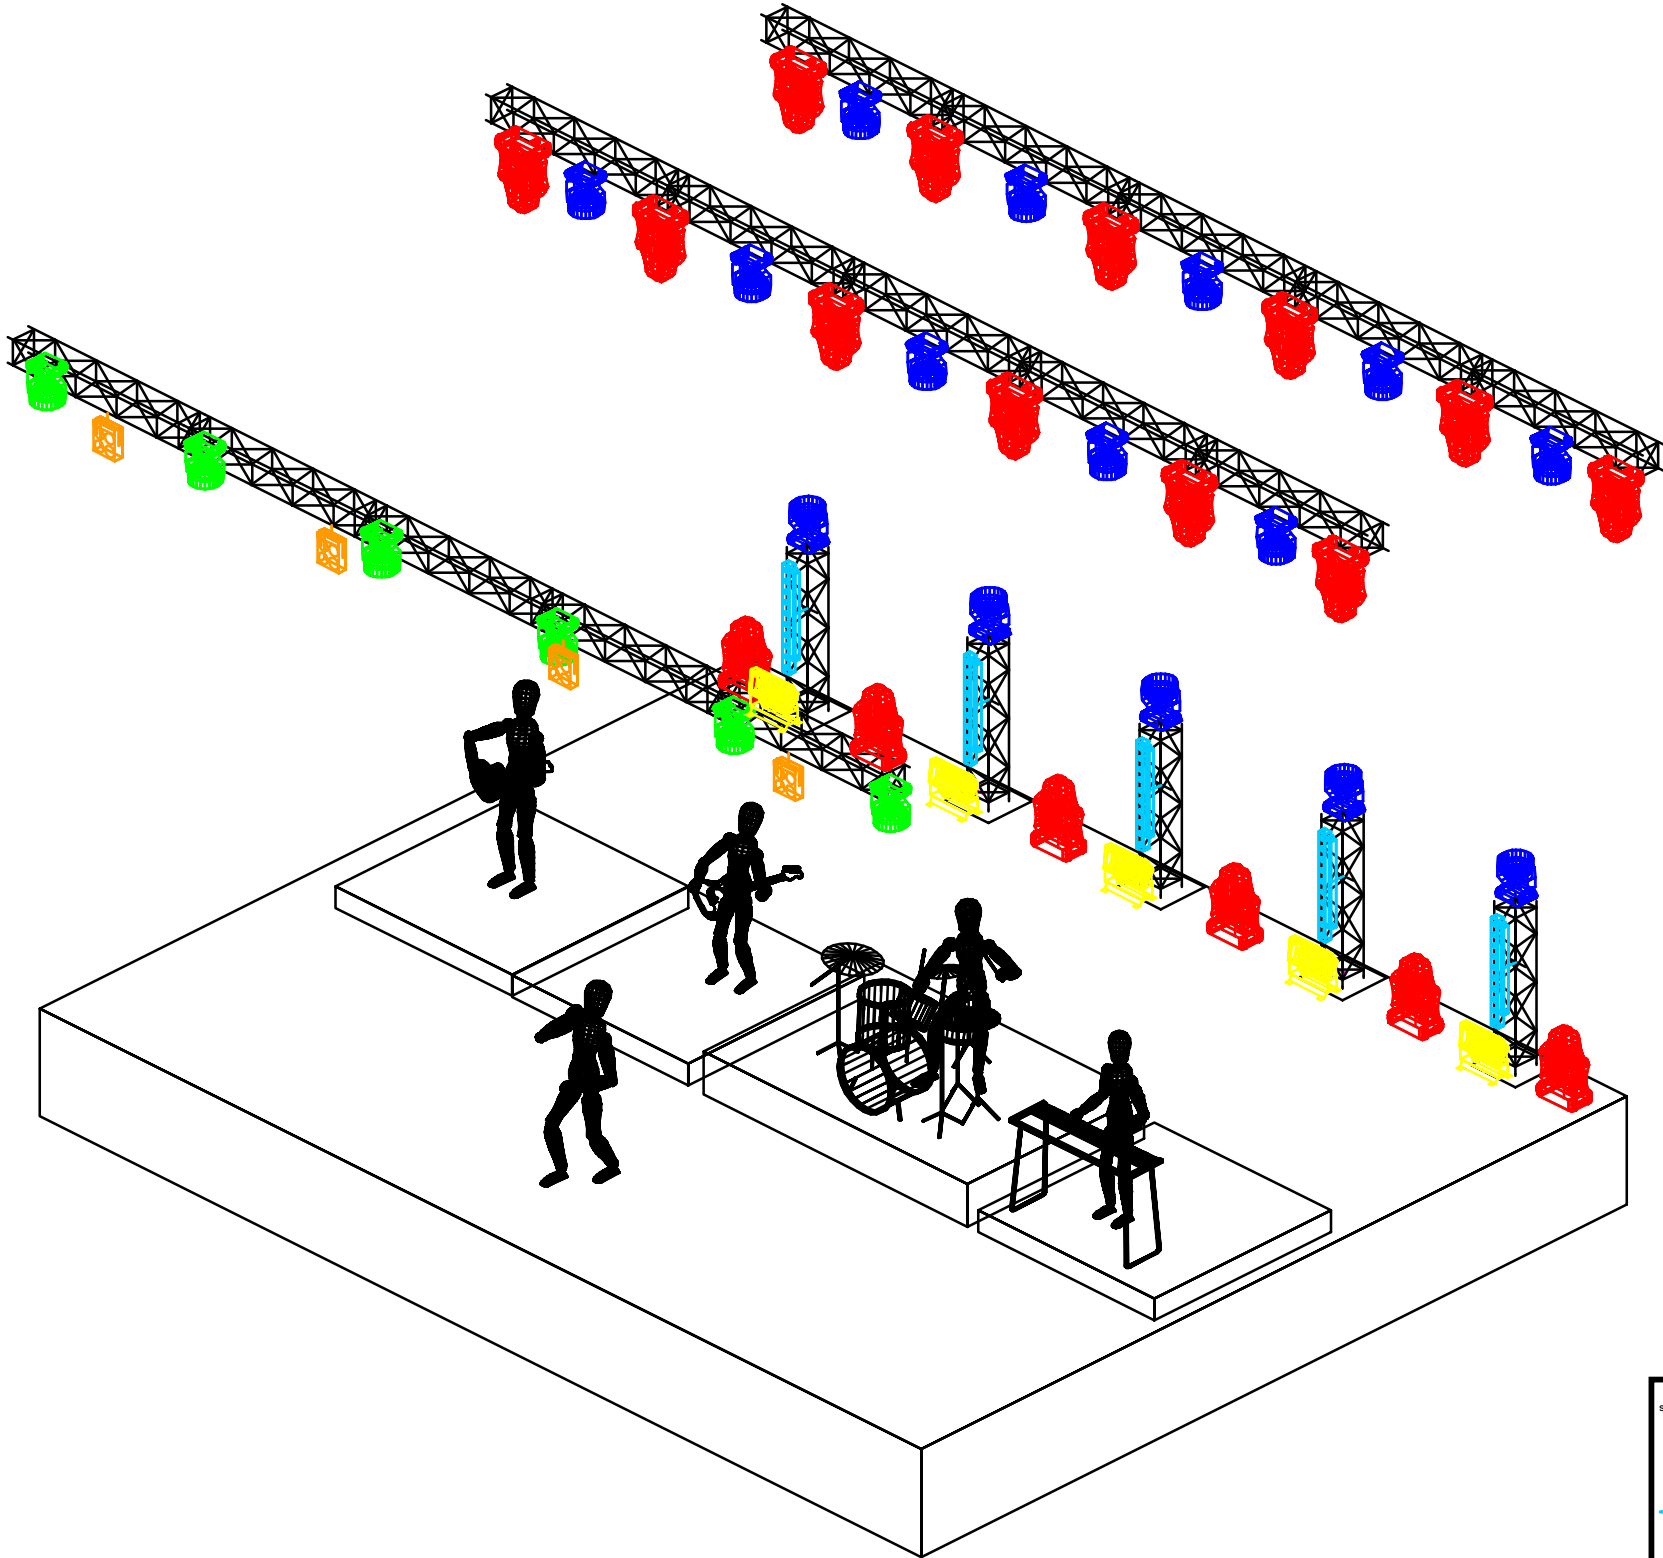

Symbol	Name	Count	Mode	# Channels
■	MAC Quantum Profile	1		16
●	Roblin LEDWash 600 mb	15		
■	Molelay Four Light	4		
■	Roblin LEDWash 600	6	1	37
■	CLF Area	5	11	11
—	Sunstrip Active Dmx	5	10	10

Symbol	Name	Count	Mode	# Channels
■	MAC Quantum Profile	18		
●	Robli LedWash 600 m3	15		
■	Molelay Four Light	4		
■	Roblin LEDWash 600	6	1	37
■	CLF Area	5	11	11
—	Sunstrip Active Dmx	5	10	10